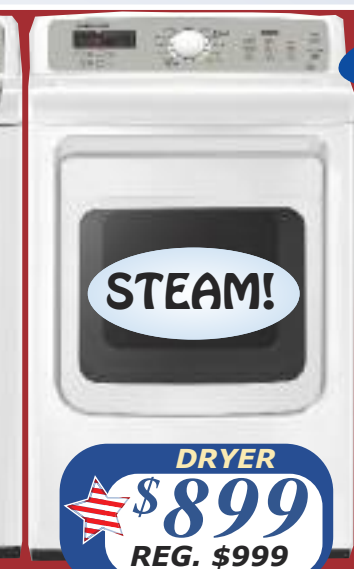

SAMSUNG
4.7 Cu. Ft. Capacity Top-Load Washer
• 11 Wash Cycles
• 4 Options
• 1,100 RPM Spin Speed
• Stainless Steel Diamond Drum
WA5451ANW

7.4 Cu. Ft. Capacity Electric Steam Dryer
• 11 Dry Cycles
• Steam/Wrinkle Free Cycles
• 4 Temperature Settings
DV5451AEW

DRYER
$899
REG. $999

Shown on optional pedestal.